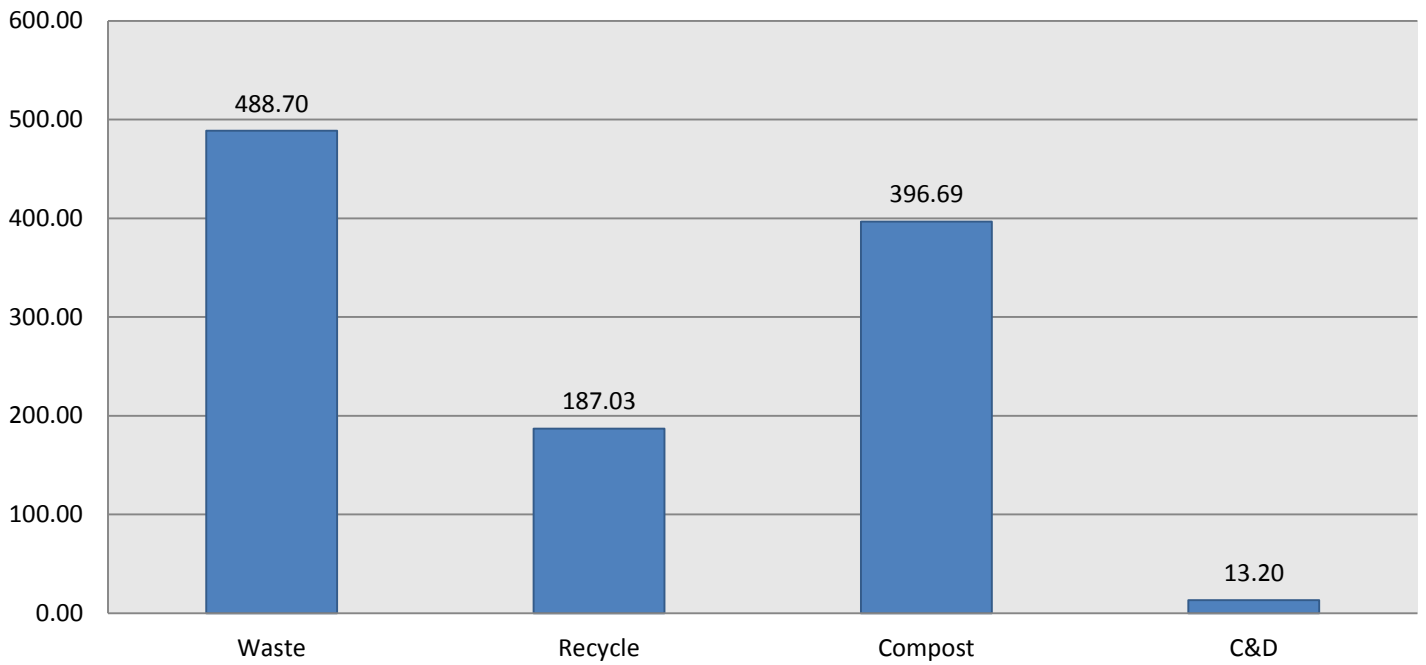

Edmonton Public School Board -- Waste Diversion: January through March 2016

Total Tonnage of Material Types (mt)

Total Waste Diversion (mt)